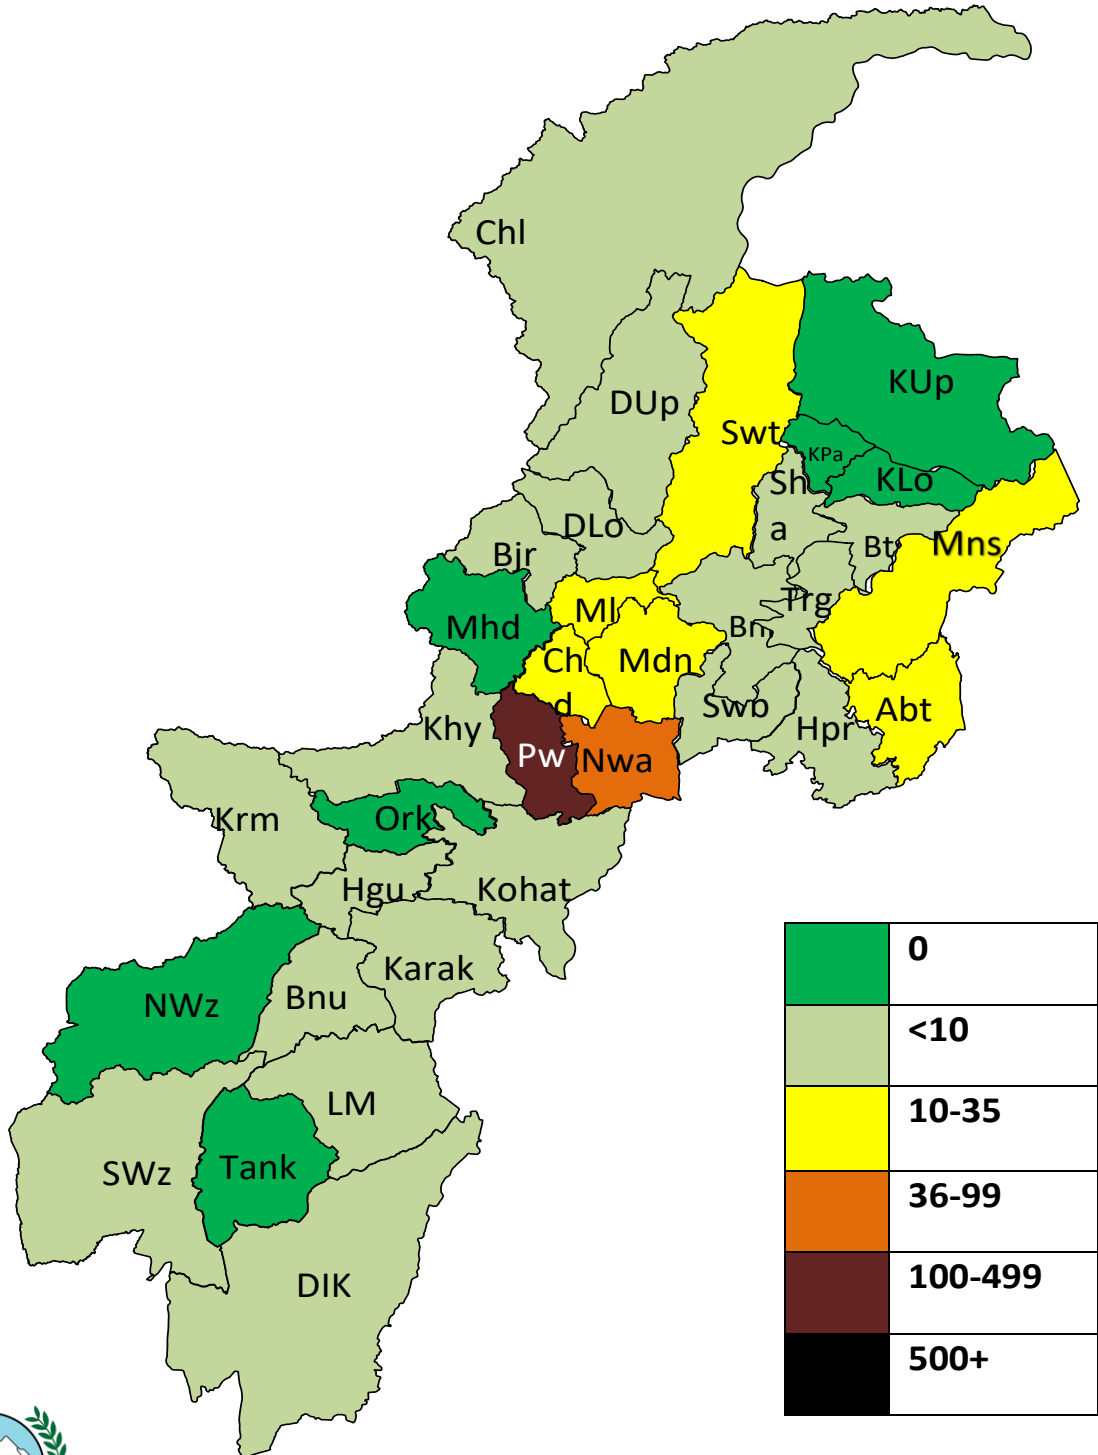

Khyber Pakhtunkhwa Corona Virus Disease COVID-19 Daily Update 02 May 2022

1. Snapshot figures for the day¹

354

Total Active Cases²

219528

Total Cases

03

New Cases Today

6324

Total Deaths

00

New Deaths Today

212850

Total Recovered

22

New Recoveries Today

4770951

Total Tests

2420

New Tests Today

1. Figures up to 12 Midnight on the 01st May 2022
2. Active cases = total cases till now – deaths – recoveries

Khyber Pakhtunkhwa Corona Virus Disease COVID-19 Daily Update 02 May 2022

2. Provincial Heatmap

Map colored by active cases

District
Total

Cases	
Total	24 hrs
219528	3

Deaths	
Total	24 hrs
6324	0

Recoveries
212850

Active Cases
354

Khyber Pakhtunkhwa Corona Virus Disease COVID-19 Daily Update 02 May 2022